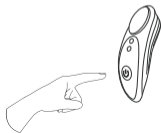

Button Functions

Turn On

3 Sec