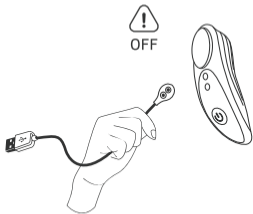

Charging & Wearing