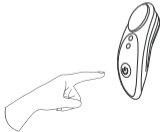

Modes des boutons