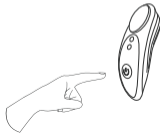

Button Modes