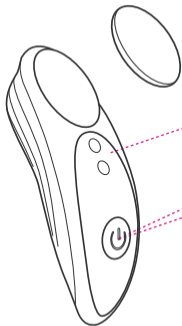

- Capuchon magnétique amovible
- Port de chargement
- Voyant Lumineux
- Bouton : Marche/Arrêt (maintenir pendant 3 secondes) & Niveaux de Vibrations (une seule pression)