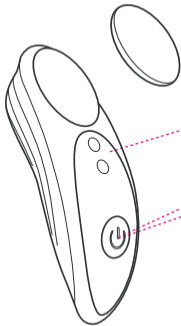

- Tapa Magnética Extraíble
- Puerto de Carga
- Luz Indicadora
- Botón: Encender/Apagar (mantener por 3 segundos) & Alternar Vibraciones (Pulsar una vez)

Español