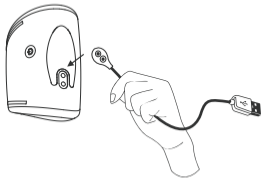

LOVENSE

Gush

USER MANUAL

- Charging Port
- Button: On/Off (hold for 3 seconds) & Cycle Through Vibrations (one tap)
- Indicator Light

English

Charging & Usage

OFF

65 Min

Handsfree

Handsfree

Stroking

Stroking

Button Functions

What's Included

- (1) Bluetooth® Glans Massager
- (1) USB Charging Cable
- (1) User Manual
- (2) Optional Band
- (1) Storage Bag

Specifications