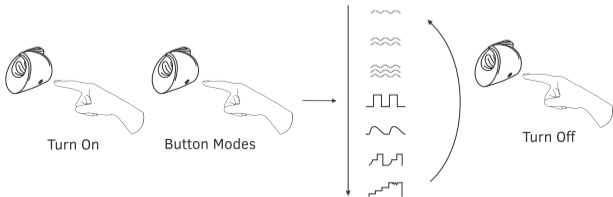

LOVENSE

Gush

USER MANUAL

- Charging Port
- Button: On/Off (hold for 3 seconds) & Cycle Through Vibrations (one tap)
- Indicator Light

English

Charging & Usage

OFF

65 Min

Handsfree

Handsfree

Stroking

Stroking

Button Functions

What's Included

- (1) Bluetooth® Glans Massager
- (1) USB Charging Cable
- (1) User Manual
- (2) Optional Band
- (1) Storage Bag

Specifications