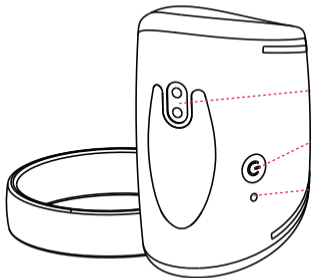

LOVENSE

Gush

USER MANUAL

- Charging Port
- Button: On/Off (hold for 3 seconds) & Cycle Through Vibrations (one tap)
- Indicator Light

English

Charging & Usage

OFF

65 Min

Handsfree

Handsfree

Stroking

Stroking

Button Functions

What's Included

- (1) Bluetooth® Glans Massager
- (1) USB Charging Cable
- (1) User Manual
- (2) Optional Band
- (1) Storage Bag

Specifications