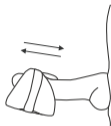

Charging & Usage

OFF

65 Min

Handsfree

Handsfree

Stroking

Stroking