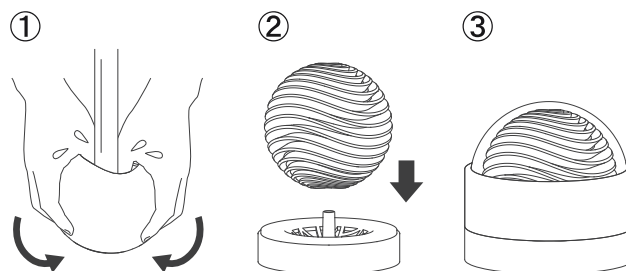

<https://kazanova.ua/28918-masturbator-tenga-geo-glacier-belly/>

How to Use

① Invert the item before use.

Bringing the external design to the inside produces the stimulating internal details.

② Apply lotion around the insertion point and inside the item.

③ Insert while removing any trapped air inside.

Washing and Drying

① Wash under running water, ensuring to rinse away all remaining fluid on the interior and exterior of the item. Invert again to return to its original shape.