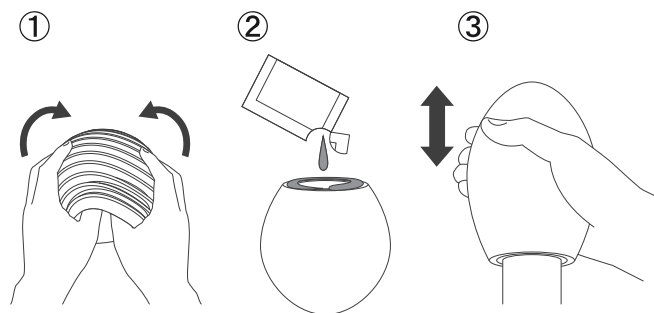

<https://kazanova.ua/28918-masturbator-tenga-geo-glacier-belly/>

How to Use

① Invert the item before use.

Bringing the external design to the inside produces the stimulating internal details.

② Apply lotion around the insertion point and inside the item.

③ Insert while removing any trapped air inside.

Washing and Drying

① Wash under running water, ensuring to rinse away all remaining fluid on the interior and exterior of the item. Invert again to return to its original shape.