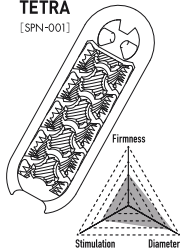

Spiral Motion Pleasure Gear

Spinner

Usage Warning

Product Lineup

01 Geometric Tiles with Mild Edges
TETRA
[SPN-001]