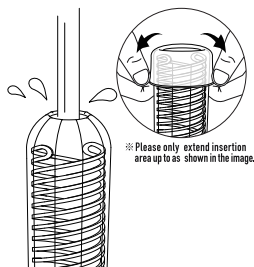

Washing & Drying

⑥ After use, wash well with running water and pat dry. (Product cannot be turned inside-out.)