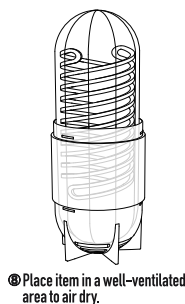

⑦ Removing the Bottom Cover reveals the Drying Case.