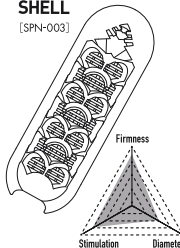

03 Fanned Tiles with Firm Edges
SHELL
[SPN-003]