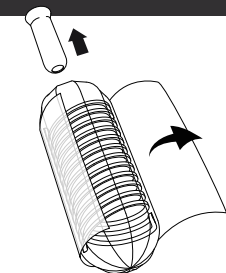

How to Use

① Remove Top Cover and take Product from Case.

② Remove plastic film protector and Lotion Pouch from Product.

③ Lubricate the inside and insertion point of the Product to prepare for use.