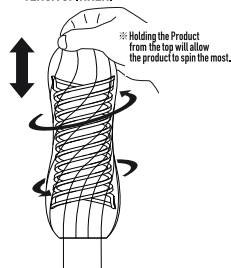

⑤ Vertical movement of the item will activate the spinning motion of the TENGA SPINNER.