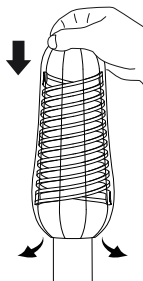

④ Hold Product from the top and squeeze to let air out, then insert.