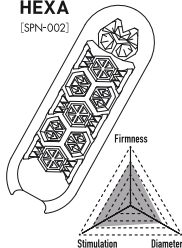

02 Hexagonal Tiles with Pointed Edges
HEXA
[SPN-002]