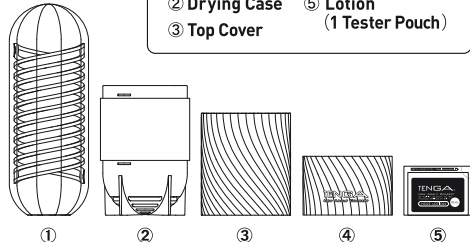

Product Content

- ① Product
- ② Drying Case
- ③ Top Cover
- ④ Bottom Cover
- ⑤ Lotion (1 Tester Pouch)

Купить Tenga Spinner 03 Shell <https://kazanova.ua/23615-masturbator-tenga-spinner-03-shell-prozrachny/>