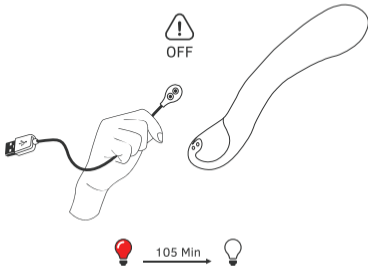

LOVENSE

Osci 2

USER MANUAL

- Button A: On/Off (hold for 3 seconds) & Vibration (one tap to cycle "up" through preset vibrations)
- Indicator Light
- Button B: Vibration (one tap to cycle "down" through preset vibrations)
- Charging Port

English

Charging

Button Functions

What's Included

- (1) Bluetooth® G-Spot "Vibrator"
- (1) USB Charging Cable
- (1) User Manual
- (1) Storage Bag

Specifications

Materials	ABS Plastic/Body-Safe Silicone
Weight	182g
Battery	Li-Ion Rechargeable
Charging	105 Minutes
Use Time	up to 300 Minutes
Standby	up to 120 Hours
Waterproof	IPX7 Waterproof