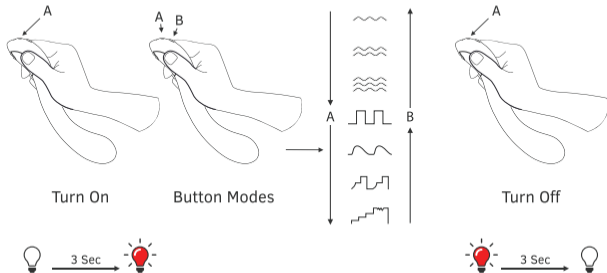

LOVENSE

Osci 2

USER MANUAL

- Button A: On/Off (hold for 3 seconds) & Vibration (one tap to cycle "up" through preset vibrations)
- Indicator Light
- Button B: Vibration (one tap to cycle "down" through preset vibrations)
- Charging Port

English

Charging

Button Functions

What's Included

- (1) Bluetooth® G-Spot "Vibrator"
- (1) USB Charging Cable
- (1) User Manual
- (1) Storage Bag

Specifications

Materials	ABS Plastic/Body-Safe Silicone
Weight	182g
Battery	Li-Ion Rechargeable
Charging	105 Minutes
Use Time	up to 300 Minutes
Standby	up to 120 Hours
Waterproof	IPX7 Waterproof