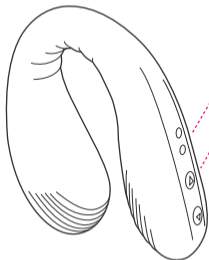

LOVENSE

Dolce

USER MANUAL

- Charging Port
- Button A: On/Off (hold for 3 seconds) & Vibration (one tap to cycle "up" through preset vibrations)
- Button B: Vibration (one tap to cycle "down" through preset vibrations)
- Indicator Light

English

Charging & Adjusting

DO NOT fully
straighten the toy,
or it could break.

Button Functions

Turn On

Button Modes

Turn Off

What's Included