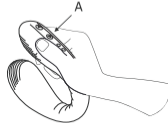

English

Charging & Adjusting

DO NOT fully
straighten the toy,
or it could break.

Button Functions

Turn On

Button Modes

Turn Off

What's Included

- (1) Bluetooth® Adjustable Dual Vibrator
- (1) USB Charging Cable
- (1) User Manual
- (1) Storage Bag

Specifications

Materials	Body-Safe Silicone
Weight	146g
Battery	Li-Ion Rechargeable
Charging	70 Minutes
Use Time	up to 120 Minutes
Standby	up to 240 Hours
Waterproof	IPX7 Waterproof