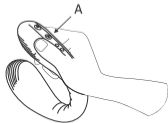

LOVENSE

Dolce

USER MANUAL

- Charging Port
- Button A: On/Off (hold for 3 seconds) & Vibration (one tap to cycle "up" through preset vibrations)
- Button B: Vibration (one tap to cycle "down" through preset vibrations)
- Indicator Light

English

Charging & Adjusting

DO NOT fully
straighten the toy,
or it could break.

Button Functions

Turn On

Button Modes

Turn Off

What's Included