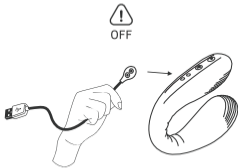

LOVENSE

Dolce

USER MANUAL

- Charging Port
- Button A: On/Off (hold for 3 seconds) & Vibration (one tap to cycle "up" through preset vibrations)
- Button B: Vibration (one tap to cycle "down" through preset vibrations)
- Indicator Light

English

Charging & Adjusting

DO NOT fully
straighten the toy,
or it could break.

Button Functions

Turn On

Button Modes

Turn Off

What's Included