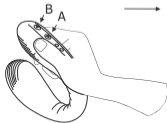

English

Charging & Adjusting

DO NOT fully
straighten the toy,
or it could break.

Button Functions

Turn On

Button Modes

Turn Off

What's Included

- (1) Bluetooth® Adjustable Dual Vibrator
- (1) USB Charging Cable
- (1) User Manual
- (1) Storage Bag

Specifications

Materials	Body-Safe Silicone
Weight	146g
Battery	Li-Ion Rechargeable
Charging	70 Minutes
Use Time	up to 120 Minutes
Standby	up to 240 Hours
Waterproof	IPX7 Waterproof