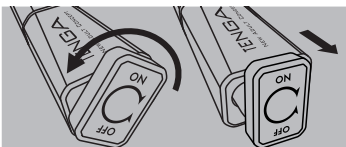

Changing Battery

After turning OFF, twist a further 90° in the OFF direction to remove cap and replace batteries.

Warning

- Please do not use or store the product in direct sunlight or heated environments. This may cause defects, overheating or fire hazards.
- Product tip and rotating joint are waterproof, but bottom cap is not. Product may break if submerged.
- Keep out of reach of children. Danger of parts being swallowed.
- Please do not drop or expose product to extreme forces. This may cause electrical short circuiting or defects.
- If you experience any pain or changes to your body during use, cease use immediately and seek medical attention.
- To prevent transfer of STIs, do not share.
- Do not use on same area of body for over 15 minutes.
- Do not attempt to deconstruct, modify or fix the item yourself. This may cause fire hazards and injuries.
- Those who are pregnant, have a pacemaker or other electronic medical devices, or are otherwise currently receiving medical treatment, please discuss use of this item with a medical professional before use.
- Do not use on any areas of the body that are irritated, inflamed or otherwise damaged.
- If you find any damage or defects with the product, please cease use immediately and turn the power OFF. Use of damaged product may cause injury.

How to Wash

- Wash with warm water. Do NOT submerge, switch panel is not waterproof.
- Please do not use acidic, alkaline substances, alcohol or hot water when washing the product. This may cause disfiguration of the shape of the product.
- If product is dirty at rotating joint, please clean with cotton swab.

* We recommend alkaline batteries for further uses. (Included tester batteries are manganese.)

【TENGA Δ Delta】

Content: Product (2 AAA batteries for testing.)
Running Time: 6 Hours Materials: Body - PC, ABS
Produced by TENGA Co., Ltd.
www.tenga-global.com
MADE IN VIETNAM Patent Pending