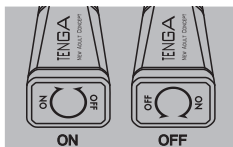

TVV-001

TENGA Δ Delta

The TENGA Δ (Delta) is a simple vibrator with a rotating joint for two different angles. Enjoy high-powered vibration with an easy-to-clean, compact toy!

### How to Use

**Twist cap 180° to turn ON.  
Twist back 180° to turn OFF.**