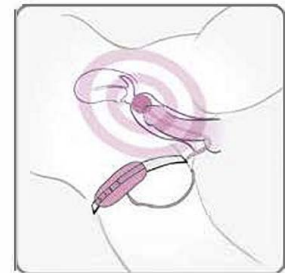

Introducing your new
favorite sport...
Game on!

Play Ball

Functions: 10

Material: Super Soft Silicone

Diameter:

Control Device: 3,87 cm / 1,52 inches

Ball: 3,53 cm / 1,39 inches

Length:

Control Device: 10,12 cm / 3,98 inches

Ball: 3,90 cm / 1,54 inches

Integrated Lithium Battery

1 Motor

Splash proof

Phthalates free

Ref. 40681

Rechargeable