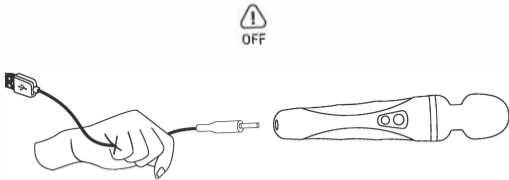

Charging

Купить Кабель для зарядки Lovense Domi/Domi 2 чёрный <https://kazanova.ua/28689-kabel-dlya-zaryadki-lovense-domi-domi-2-chernyy/>

Купить Насадка для вибромассажера Lovense Domi Male Attachment чёрная 18 см <https://kazanova.ua/30520-nasadka-dlya-vibromassazhera-lovense-domi-male-attachment-chernaya-18-sm/>