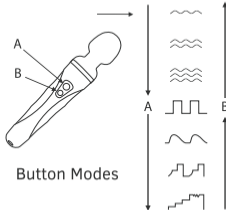

Button Functions

Turn On

Button Modes

Turn Off

What's Included

- (1) Bluetooth® Wand
- (1) USB Charging Cable
- (1) User Manual
- (1) Storage Bag

Specifications

Materials	ABS Plastic/Body-Safe Silicone
Weight	299.9g
Battery	Li-Ion Rechargeable
Charging	160 Mins
Use Time	up to 370 Mins
Standby	up to 100 Hours
Waterproof	IPX6 Water-Resistant