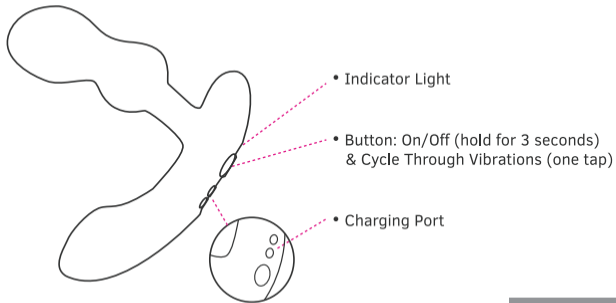

LOVENSE

Edge 2

USER MANUAL

English

Charging

Button Functions

What's Included

- (1) Bluetooth® Prostate Massager
- (1) USB Charging Cable
- (1) User Manual
- (1) Storage Bag

Specifications

Materials	Body-Safe Silicone
Weight	151.3g
Battery	Li-Ion Rechargeable
Charging	100 Minutes
Use Time	up to 100 Minutes
Standby	up to 150 Hours
Waterproof	IPX7 Waterproof

Charging

Turn off Edge 2. The cable can be plugged into any USB port or USB/AC power adapter. It will take approximately 1.5 hours to fully charge. Once it is fully charged, the solid red light will turn off.